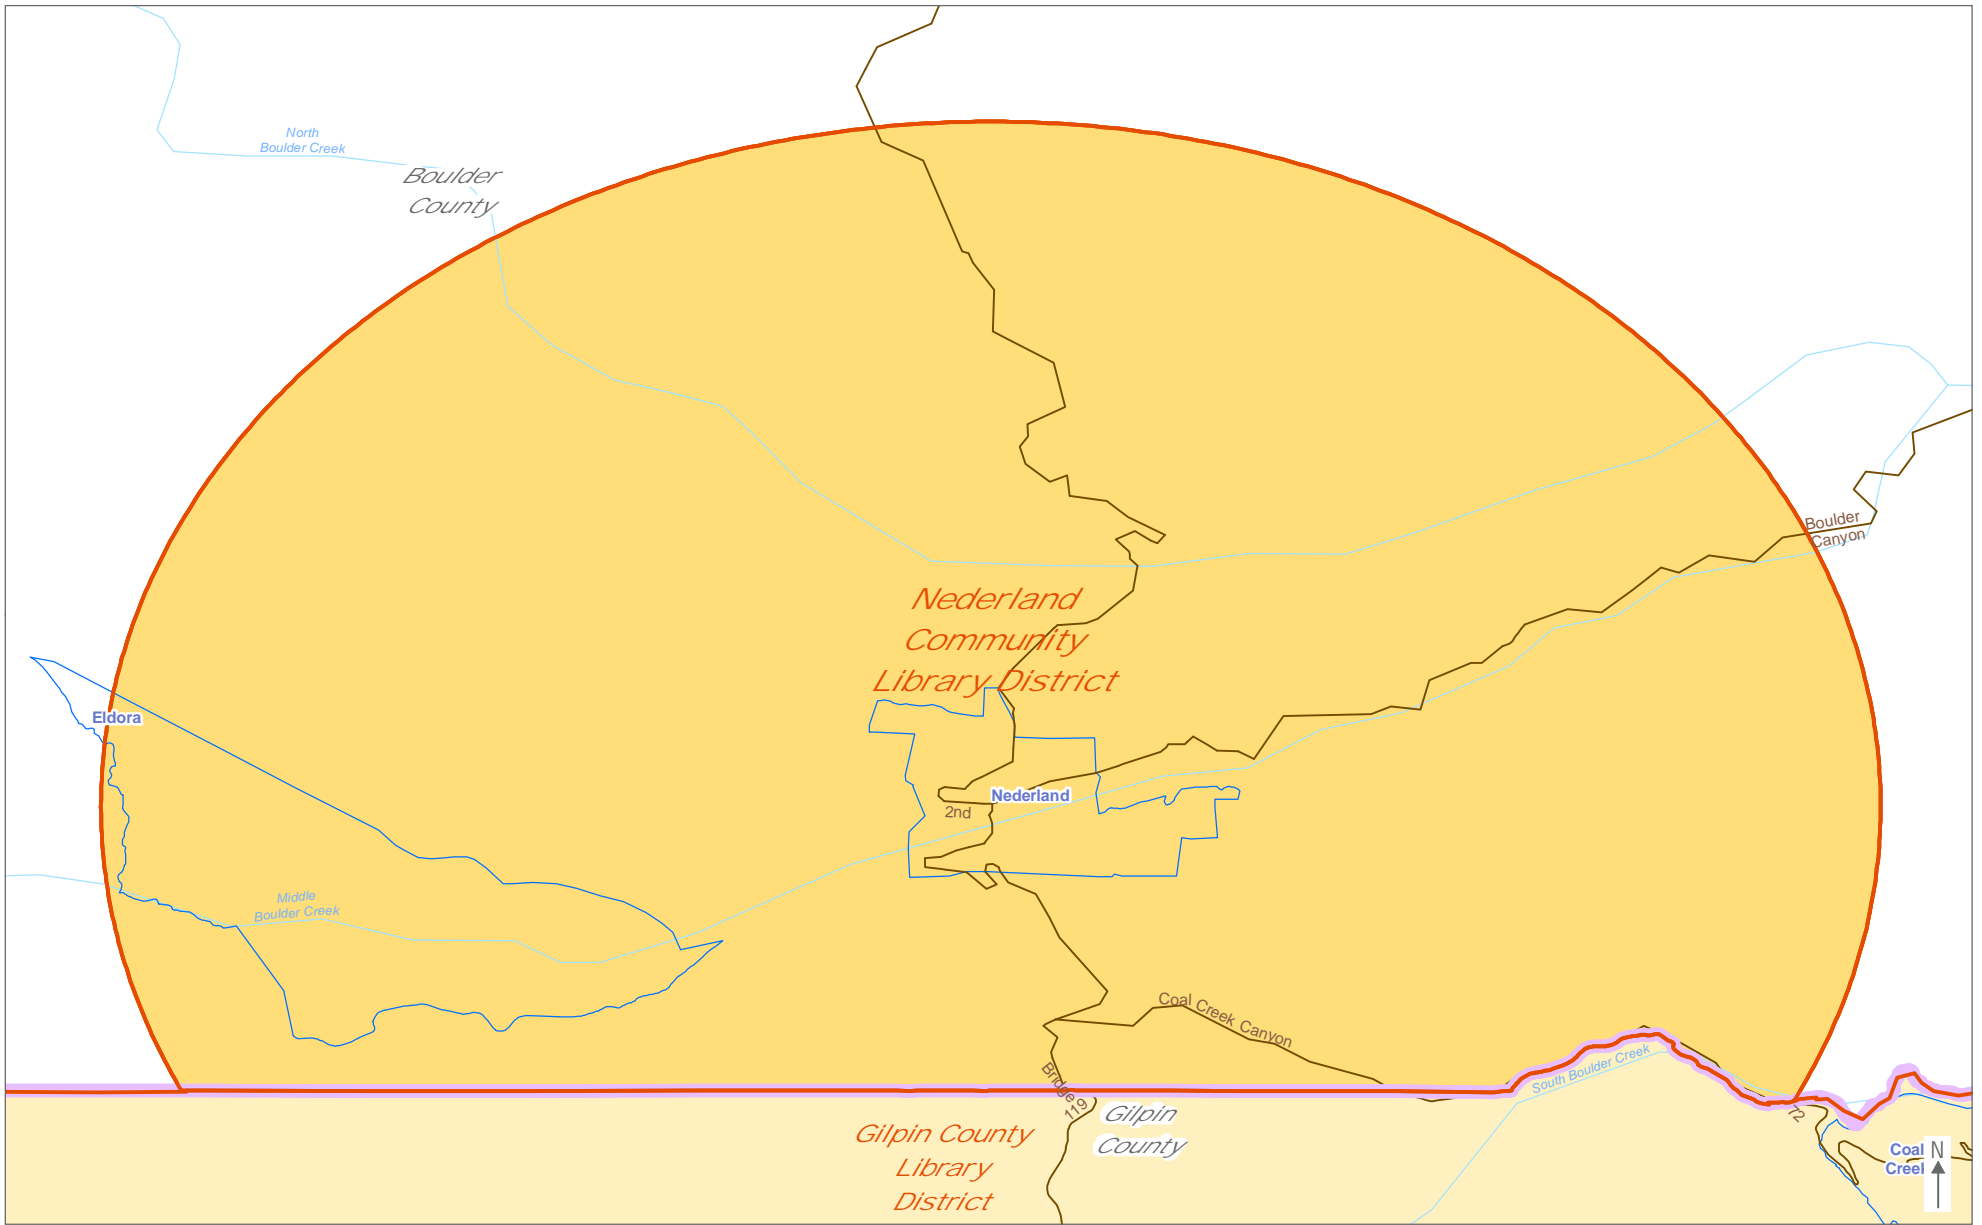

- Nederland Community Library District
- Other Library Districts
- County Boundary
- City/Town/Place Boundary

Nederland Community Library District

The Nederland Community Library District boundary as specified in establishment documents covers the portion of Boulder County that is not within any other established library district in a 5-mile radius from Nederland Town Hall.

LIBRARY DISTRICT UPDATE

Colorado State Library